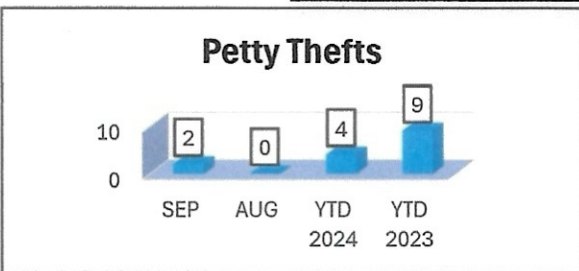

Larceny Thefts (Vehicle Burglary, Grand & Petty Thefts)

- Vehicle Burglaries – (0)
- Grand Thefts – (0)
- Petty Thefts (2) – One (1) shoplift from Gold Gas, one (1) package theft.