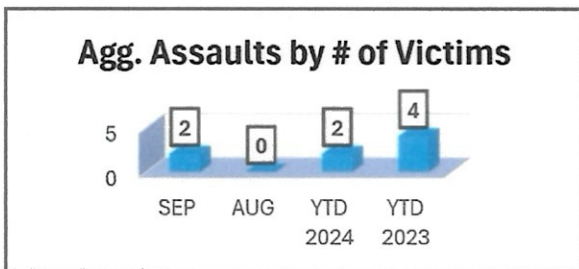

South Los Angeles Sheriff's Station – Wiseburn Month in Review - September 2024

Homicide: There were 0 incidents this month. YTD 2023: 1; YTD 2024: 0.

Rape: There were 0 incidents this month. YTD 2023: 0; YTD 2024: 0.

Robbery: There were 0 incidents this month. YTD 2023: 4; YTD 2024: 2.

Burglary: There were 0 incidents this month. YTD 2023: 8; YTD 2024: 6.

Arson: There were 0 incidents this month. YTD 2023: 0; YTD 2024: 0.

Robberies

- Force – Report unavailable.

Aggravated Assaults

- Knife (2)
 - Acquaintance
 - Roommate

Grand Theft Automobiles

- Stolen: 2016 Chevrolet Camaro, 2013 Kia Optima, one report unavailable.
- One (1) vehicle was recovered.
- Recovery rate is 33%.
- Total grand theft automobiles have **no percent change**.