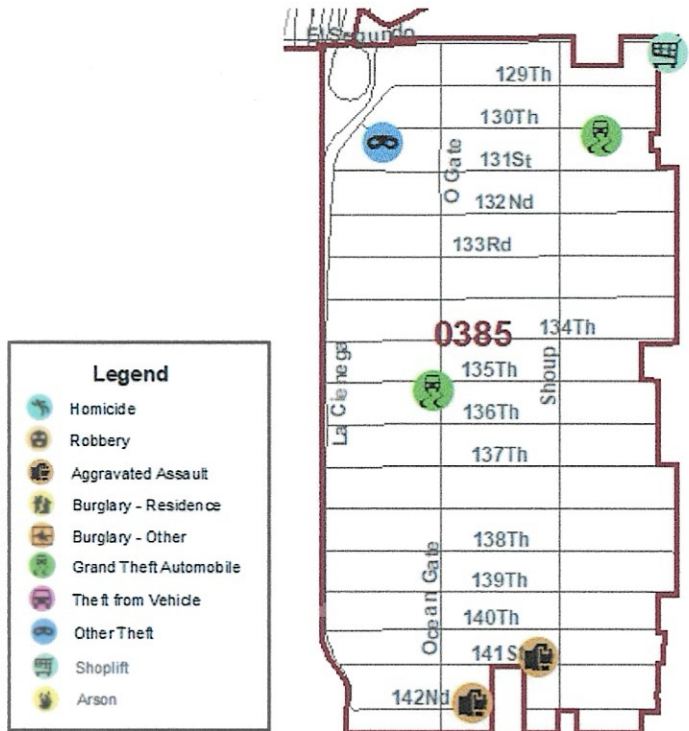

South Los Angeles Sheriff's Station – Wiseburn Month in Review - September 2024

Data Prepared by: CAU/SLA 10/1/24. Data sources: LARCIS 5C Report, based upon the UCR hierarchy standard; LARCIS data export by occurred on date; Arrest Query Tool; RAPS 416 Report; RAPS 417 Report. Percent change of small numbers can appear to be more significant than they are.