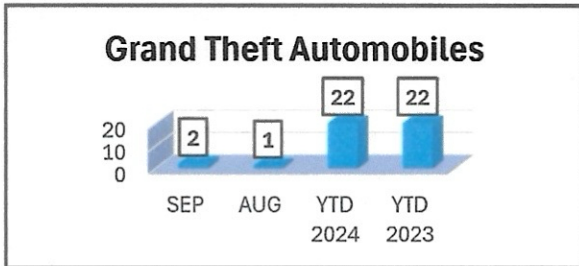

South Los Angeles Sheriff's Station – Wiseburn Month in Review - September 2024

Homicide: There were 0 incidents this month. YTD 2023: 1; YTD 2024: 0.

Rape: There were 0 incidents this month. YTD 2023: 0; YTD 2024: 0.

Robbery: There were 0 incidents this month. YTD 2023: 4; YTD 2024: 2.

Burglary: There were 0 incidents this month. YTD 2023: 8; YTD 2024: 6.

Arson: There were 0 incidents this month. YTD 2023: 0; YTD 2024: 0.

Robberies

- Force – Report unavailable.

Aggravated Assaults

- Knife (2)
 - Acquaintance
 - Roommate

Grand Theft Automobiles

- Stolen: 2016 Chevrolet Camaro, 2013 Kia Optima, one report unavailable.
- One (1) vehicle was recovered.
- Recovery rate is 33%.
- Total grand theft automobiles have **no percent change**.