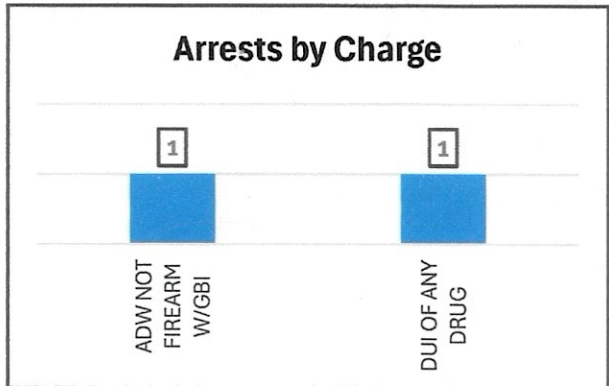

South Los Angeles Sheriff's Station – Wiseburn Month in Review - September 2024

Data Prepared by: CAU/SLA 10/1/24. Data sources: LARCIS 5C Report, based upon the UCR hierarchy standard; LARCIS data export by occurred on date; Arrest Query Tool; RAPS 416 Report; RAPS 417 Report. Percent change of small numbers can appear to be more significant than they are.