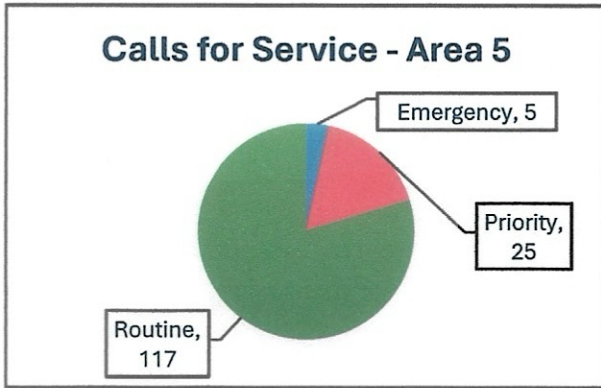

South Los Angeles Sheriff's Station – Wiseburn Month in Review - September 2024

Data Prepared by: CAU/SLA 10/1/24. Data sources: LARCIS 5C Report, based upon the UCR hierarchy standard; LARCIS data export by occurred on date; Arrest Query Tool; RAPS 416 Report; RAPS 417 Report. Percent change of small numbers can appear to be more significant than they are.