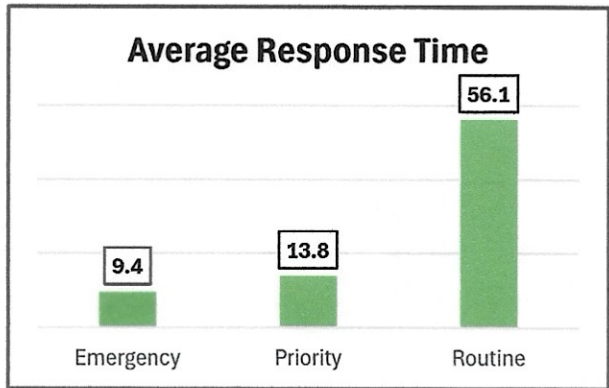

South Los Angeles Sheriff's Station – Wiseburn Month in Review - September 2024

Data Prepared by: CAU/SLA 10/1/24. Data sources: LARCIS 5C Report, based upon the UCR hierarchy standard; LARCIS data export by occurred on date; Arrest Query Tool; RAPS 416 Report; RAPS 417 Report. Percent change of small numbers can appear to be more significant than they are.