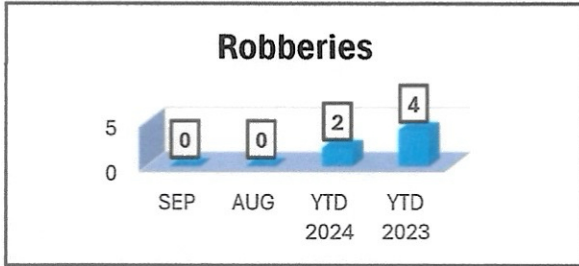

South Los Angeles Sheriff's Station – Wiseburn Month in Review - September 2024

Homicide: There were 0 incidents this month. YTD 2023: 1; YTD 2024: 0.

Rape: There were 0 incidents this month. YTD 2023: 0; YTD 2024: 0.

Robbery: There were 0 incidents this month. YTD 2023: 4; YTD 2024: 2.

Burglary: There were 0 incidents this month. YTD 2023: 8; YTD 2024: 6.

Arson: There were 0 incidents this month. YTD 2023: 0; YTD 2024: 0.

Robberies

- Force – Report unavailable.

Aggravated Assaults

- Knife (2)
 - Acquaintance
 - Roommate

Grand Theft Automobiles

- Stolen: 2016 Chevrolet Camaro, 2013 Kia Optima, one report unavailable.
- One (1) vehicle was recovered.
- Recovery rate is 33%.
- Total grand theft automobiles have **no percent change**.